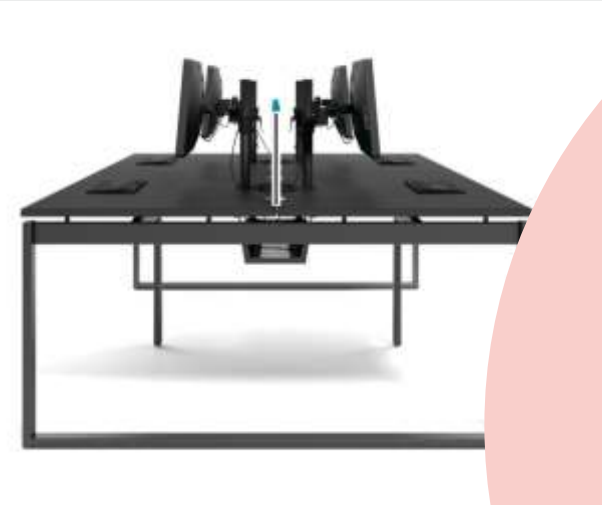

# EDGE Series Desk

Economical office desk with a hard-wearing top and complete range of desk accessories. The EDGE desk comes in three widths and can seat one, two or four people.

# LEX Series Desk

Economical office desk with a hard-wearing top and complete range of desk accessories. The KIA desk comes in three widths and can seat one, two or four people.

DC - 022

DC - 024

DC - 023

# VIRO Series Desk

Economical office desk with a hard-wearing top and complete range of desk accessories. The VIRO desk comes in three widths and can seat one, two or four people.