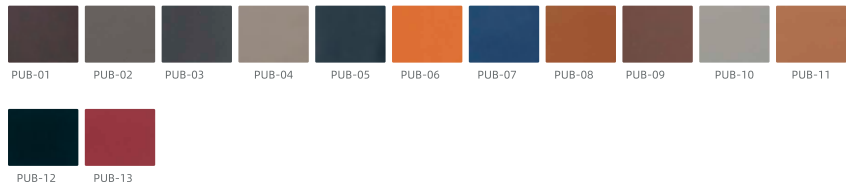

# PEDESTAL Series

Material  
Color

Solvent free technology leather

PUB PUB series organic silicon technology leather

Leather PU for leather chair backrest

LEATH LEATH cowhide series

Please note: Due to the limitation of printing technology, the texture, material and color of all product pictures in this catalog may be slightly different from the real product.  
The specific product is subject to the actual product.