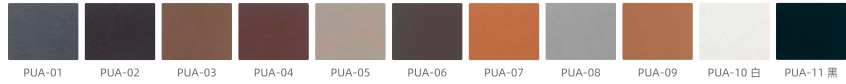

# PEDESTAL Series

Material  
Color

Solvent free technology leather

PUB PUB series organic silicon technology leather

Leather PU for leather chair backrest

LEATH LEATH cowhide series

Please note: Due to the limitation of printing technology, the texture, material and color of all product pictures in this catalog may be slightly different from the real product.  
The specific product is subject to the actual product.