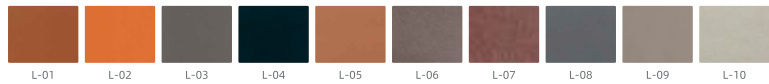

# PEDESTAL Series

Material  
Color

Solvent free technology leather

PUB PUB series organic silicon technology leather

Leather PU for leather chair backrest

LEATH LEATH cowhide series

Please note: Due to the limitation of printing technology, the texture, material and color of all product pictures in this catalog may be slightly different from the real product.  
The specific product is subject to the actual product.